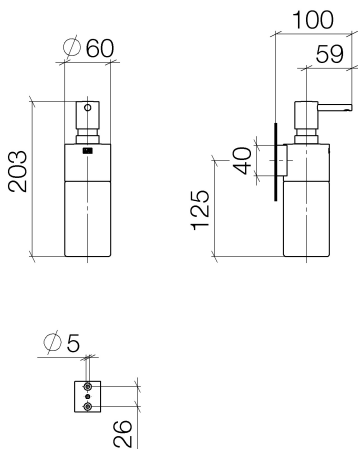

Kitchen - CL.1

Soap dispenser wall-mounted - polished chrome

Article number: 83 435 970-00

- Frosted glass bottle
- Width 2-3/8"
- Height 7-7/8"
- 8.45 oz bottle capacity
- 3-3/4" Projection

polished chrome

Dimensional drawing

All dimensions in mm / inch = mm x 0,0394

Kitchen - CL.1

Soap dispenser wall-mounted - polished chrome

Article number: 83 435 970-00

Kitchen - CL.1
Soap dispenser wall-mounted - polished chrome
Article number: 83 435 970-00